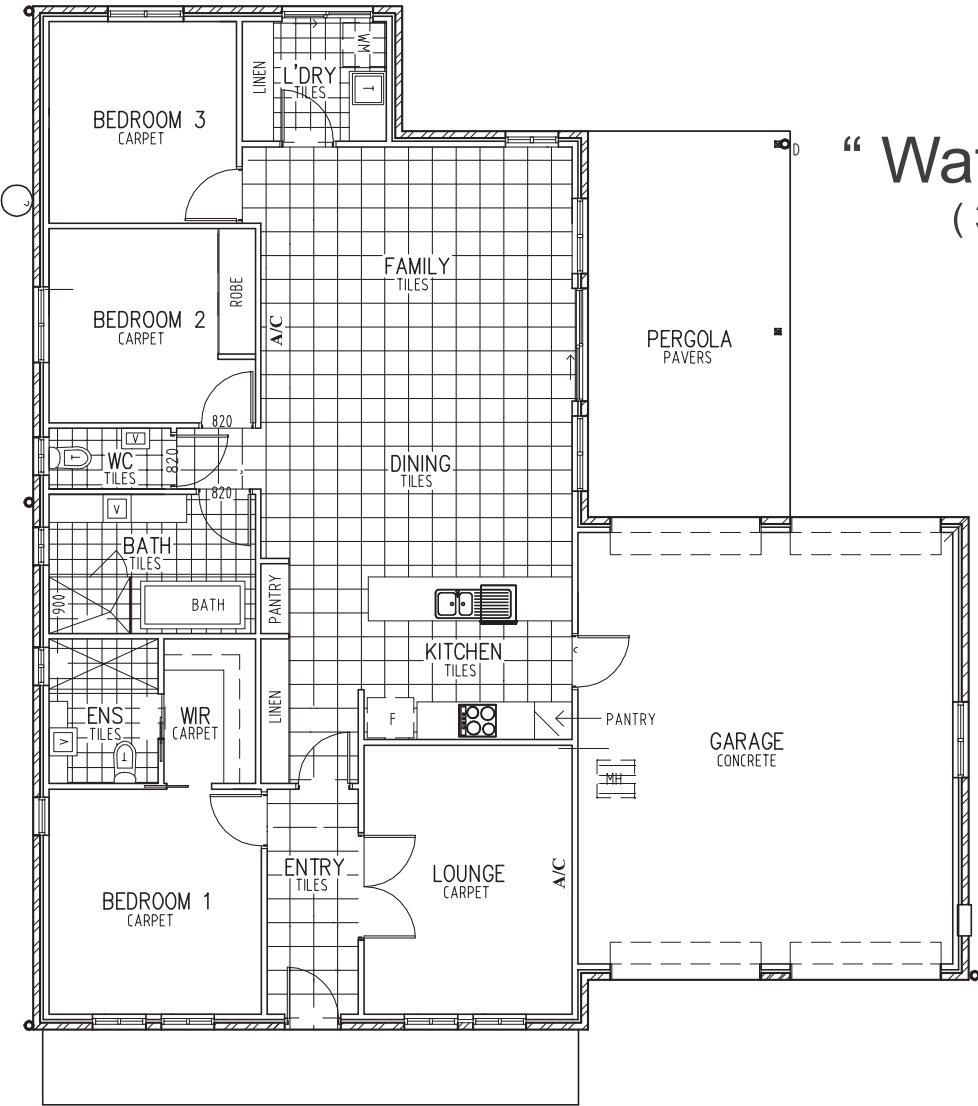

Display only

“ Waterford Cottage”

(3 bedroom, 2 living)

AREA CALCULATION		
LIVING AREA	_____	141.00sqm
GARAGE	_____	46.00sqm
PERGOLA	_____	18.40sqm
VERANDAH	_____	10.60sqm
TOTAL	_____	216.00sqm

WATERFORD RESIDENTIAL SCHEDULE OF FINISHES

Our price includes everything all you need is your furniture

INTERIOR

CURTAINS

BEDROOM 1	HOLLAND BLIND PLAIN HEM	CORD PULL
BEDROOM 2	HOLLAND BLIND PLAIN HEM	CORD PULL
BEDROOM 3	HOLLAND BLIND PLAIN HEM	CORD PULL
LOUNGE LEFT	HOLLAND BLIND PLAIN HEM	CORD PULL
LOUNGE RIGHT	HOLLAND BLIND PLAIN HEM	CORD PULL
LOUNGE MIDDLE	HOLLAND BLIND PLAIN HEM	CORD PULL

LIGHTING

DOWNLIGHTS	KITCHEN, DINING, FAMILY & BATH	19
FEATURE LIGHTS	ENTRY, BR1, BR2, BR3, BR4	SUPPLY & INSTALL
EXHAUST FANS	BATHROOM & ENSUITE	SUPPLY & INSTALL

WET AREAS

LAUNDRY SPOUT	CHROME	TAPAC
LAUNDRY TROUGH	SINGLE BOWL UNIT 8111	CLARK