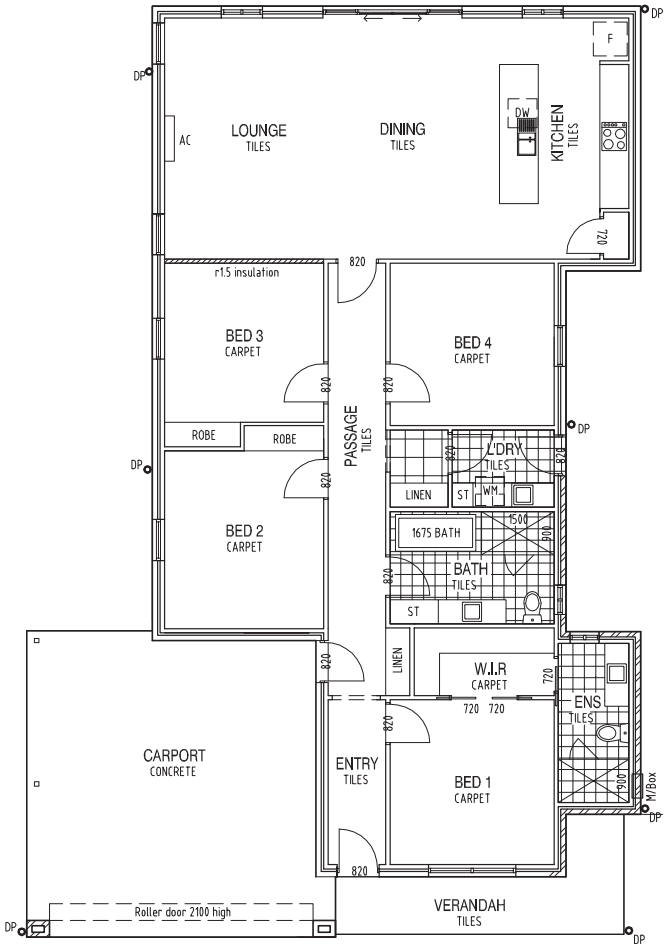

Display only

“The Long Island Cottage”

(4 bedroom, double carport)

AREA CALCULATION	
LIVING AREA	155.12sqm
GARAGE	38.00sqm
PORTICO	6.38sqm
TOTAL	199.50sqm

WATERFORD RESIDENTIAL SCHEDULE OF FINISHES

Our price includes everything all you need is your furniture

INTERIOR

CURTAINS

BEDROOM 1	HOLLAND BLIND PLAIN HEM	CORD PULL
BEDROOM 2	HOLLAND BLIND PLAIN HEM	CORD PULL
BEDROOM 3	HOLLAND BLIND PLAIN HEM	CORD PULL
LOUNGE LEFT	HOLLAND BLIND PLAIN HEM	CORD PULL
LOUNGE RIGHT	HOLLAND BLIND PLAIN HEM	CORD PULL
LOUNGE MIDDLE	HOLLAND BLIND PLAIN HEM	CORD PULL

INTERIOR FLOORING

CARPET	BED 1, BED 2, BED 3 & BED 4	SUPLY & INSTALL
MAIN FLOOR TILES	ENTRY, KITCHEN, DINING & LOUNGE	300 X 300

KITCHEN

BENCHTOP	HIGH GLOSS FINISH 34MM	LAMINEX
DRAWS & CUPBOARDS	MELAMINE CUPBOARDS 18MM	FORMICA
HANDLES	810 SERIES 116.81009 L136	CORNALL
HOT PLATE	STAINLESS STEEL	EURO
DISHWASHER	STAINLESS STEEL	EURO
SINK	ATLANTIC 1080MM	RAYMOR
FLICK MIXER SINK	CHROME	TAPAC
OVEN & RANGEHOOD	STAINLESS STEEL	EURO

LIGHTING

DOWNLIGHTS	KITCHEN, DINING, FAMILY & BATH	19
FEATURE LIGHTS	ENTRY, BR1, BR2, BR3, BR4	SUPPLY & INSTALL
EXHAUST FANS	BATHROOM & ENSUITE	SUPPLY & INSTALL

WET AREAS

LAUNDRY SPOUT	CHROME	TAPAC
LAUNDRY TROUGH	SINGLE BOWL UNIT 8111	CLARK