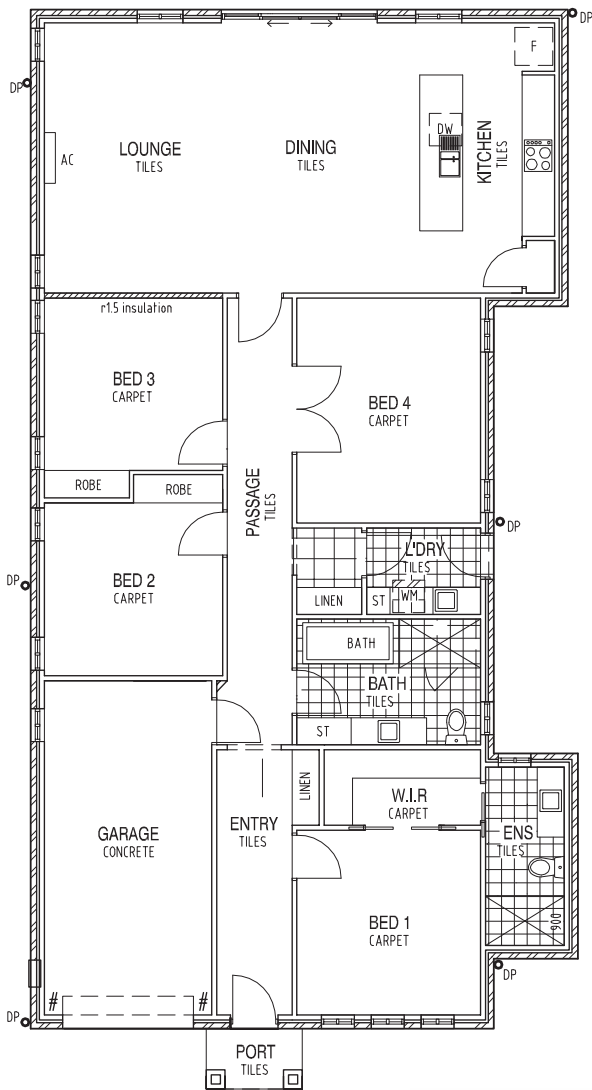

Display only

“Contemporary Villa” (4 bedroom, single garage)

AREA CALCULATION	
LIVING AREA	154.70sqm
GARAGE	20.60sqm
PORTICO	3.00sqm
TOTAL	178.30sqm

WATERFORD RESIDENTIAL SCHEDULE OF FINISHES

Our price includes everything all you need is your furniture

INTERIOR

CURTAINS

BEDROOM 1	HOLLAND BLIND PLAIN HEM	CORD PULL
BEDROOM 2	HOLLAND BLIND PLAIN HEM	CORD PULL
BEDROOM 3	HOLLAND BLIND PLAIN HEM	CORD PULL
LOUNGE LEFT	HOLLAND BLIND PLAIN HEM	CORD PULL
LOUNGE RIGHT	HOLLAND BLIND PLAIN HEM	CORD PULL
LOUNGE MIDDLE	HOLLAND BLIND PLAIN HEM	CORD PULL

INTERIOR FLOORING

CARPET	BED 1, BED 2, BED 3 & BED 4	SUPLY & INSTALL
MAIN FLOOR TILES	ENTRY, KITCHEN, DINING & LOUNGE	300 X 300

KITCHEN

BENCHTOP	HIGH GLOSS FINISH 34MM	LAMINEX
DRAWS & CUPBOARDS	MELAMINE CUPBOARDS 18MM	FORMICA
HANDLES	810 SERIES 116.81009 L136	CORNALL
HOT PLATE	STAINLESS STEEL	EURO
DISHWASHER	STAINLESS STEEL	EURO
SINK	ATLANTIC 1080MM	RAYMOR
FLICK MIXER SINK	CHROME	TAPAC
OVEN & RANGEHOOD	STAINLESS STEEL	EURO

LIGHTING

DOWNLIGHTS	KITCHEN, DINING, FAMILY & BATH	19
FEATURE LIGHTS	ENTRY, BR1, BR2, BR3, BR4	SUPPLY & INSTALL
EXHAUST FANS	BATHROOM & ENSUITE	SUPPLY & INSTALL

WET AREAS

LAUNDRY SPOUT	CHROME	TAPAC
LAUNDRY TROUGH	SINGLE BOWL UNIT 8111	CLARK