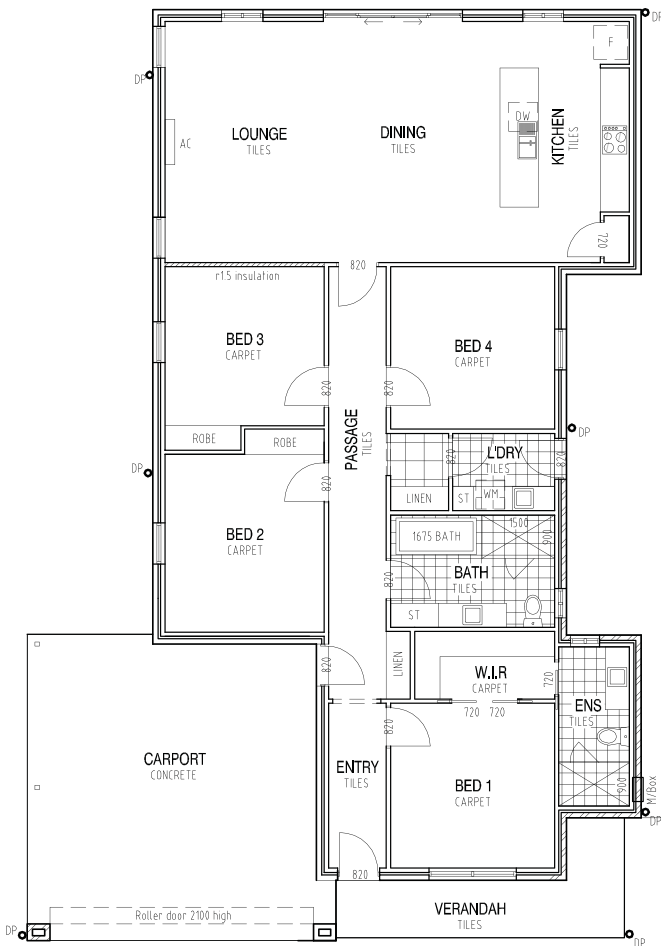

House & Land Package \$305,000

Display only

“The Long Island Cottage” (4 bedroom, double carport)

AREA CALCULATION

LIVING AREA	_____	155.12sqm
GARAGE	_____	38.00sqm
PORTICO	_____	6.38sqm
TOTAL	_____	199.50sqm

BEDROOM 1	HOLLAND BLIND PLAIN HEM	CORD PULL
BEDROOM 2	HOLLAND BLIND PLAIN HEM	CORD PULL
BEDROOM 3	HOLLAND BLIND PLAIN HEM	CORD PULL
LOUNGE LEFT	HOLLAND BLIND PLAIN HEM	CORD PULL
LOUNGE RIGHT	HOLLAND BLIND PLAIN HEM	CORD PULL
LOUNGE MIDDLE	HOLLAND BLIND PLAIN HEM	CORD PULL