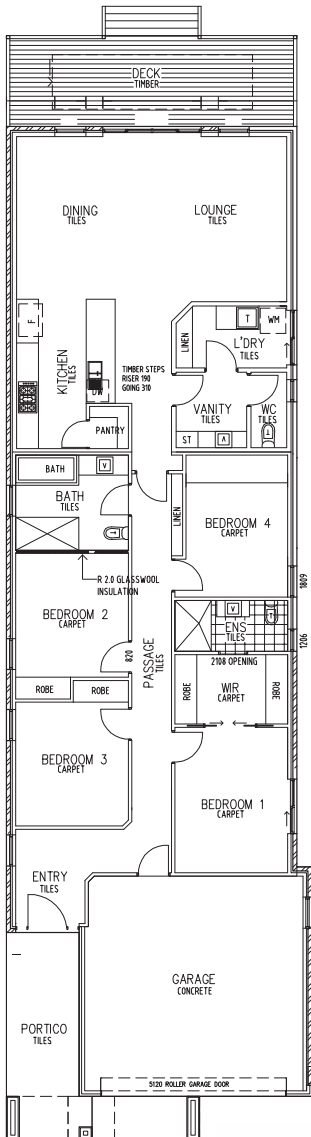

Display only

“Bella Town Home”

(4 bedroom, double garage)

AREA CALCULATION	
LIVING AREA	167.93sqm
PORTICO AREA	11.79sqm
GARAGE AREA	38.46sqm
DECK AREA	19.95sqm
TOTAL	238.13sqm

WATERFORD RESIDENTIAL SCHEDULE OF FINISHES

Our price includes everything all you need is your furniture

INTERIOR

CURTAINS

BEDROOM 1	HOLLAND BLIND PLAIN HEM	CORD PULL
BEDROOM 2	HOLLAND BLIND PLAIN HEM	CORD PULL
BEDROOM 3	HOLLAND BLIND PLAIN HEM	CORD PULL
LOUNGE LEFT	HOLLAND BLIND PLAIN HEM	CORD PULL
LOUNGE RIGHT	HOLLAND BLIND PLAIN HEM	CORD PULL
LOUNGE MIDDLE	HOLLAND BLIND PLAIN HEM	CORD PULL

INTERIOR FLOORING

CARPET	BED 1, BED 2, BED 3 & BED 4	SUPLY & INSTALL
MAIN FLOOR TILES	ENTRY, KITCHEN, DINING & LOUNGE	300 X 300

KITCHEN

BENCHTOP	HIGH GLOSS FINISH 34MM	LAMINEX
DRAWS & CUPBOARDS	MELAMINE CUPBOARDS 18MM	FORMICA
HANDLES	810 SERIES 116.81009 L136	CORNALL
HOT PLATE	STAINLESS STEEL	EURO
DISHWASHER	STAINLESS STEEL	EURO
SINK	ATLANTIC 1080MM	RAYMOR
FLICK MIXER SINK	CHROME	TAPAC
OVEN & RANGEHOOD	STAINLESS STEEL	EURO

LIGHTING

DOWNLIGHTS	KITCHEN, DINING, FAMILY & BATH	19
FEATURE LIGHTS	ENTRY, BR1, BR2, BR3, BR4	SUPPLY & INSTALL
EXHAUST FANS	BATHROOM & ENSUITE	SUPPLY & INSTALL

WET AREAS

LAUNDRY SPOUT	CHROME	TAPAC
LAUNDRY TROUGH	SINGLE BOWL UNIT 8111	CLARK